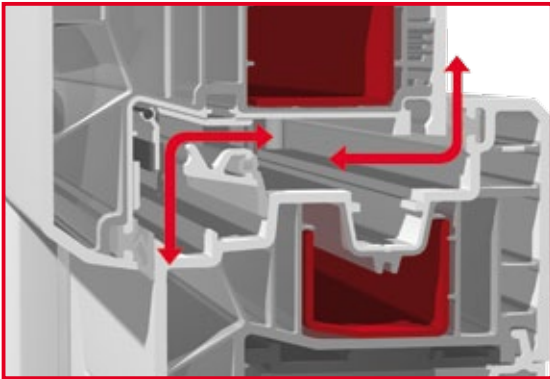

# ClimaMatic® – The system for a permanent feel good climate

When the wind dies down – the flap opens

When the wind picks up – the flap closes

The new, self regulating window ventilation system ClimaMatic has been designed for the modern 88 mm system from KBE. Concealed in the outer frame and therefore virtually invisible, it has been developed specifically for the central seal variant and presents a convincing range of performance characteristics.

ClimaMatic balances the wind pressure automatically for a permanent feel good climate. The risk of mould is reduced to a minimum, indoor humidity is now a thing of the past, and on top it complies with the DIN and EU standards as well. Requirements for tightness against driving rain and passage of air. In this respect a perfectly engineered and intelligent ventilation solution for a balanced indoor climate.

- **Self regulating ventilation system**  
for the KBE System\_88mm in conjunction with the central seal
- **Regulates indoor humidity**  
reduces the risk of harmful mould
- **Wind pressure adjustments**  
are regulated automatically by the ClimaMatic
- **Tightness against driving rain and passage of air**  
in accordance with the DIN and EU standards
- **Concealed in the frame**  
so scarcely visible from the inside and outside