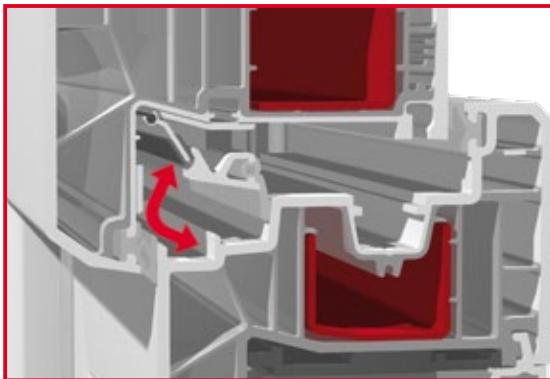

# ClimaMatic® – The system for a permanent feel good climate

When the wind dies down – the flap opens

When the wind picks up – the flap closes

The new, self regulating window ventilation system ClimaMatic has been designed for the modern 88 mm system from KBE. Concealed in the outer frame and therefore virtually invisible, it has been developed specifically for the central seal variant and presents a convincing range of performance characteristics.

ClimaMatic balances the wind pressure automatically for a permanent feel good climate. The risk of mould is reduced to a minimum, indoor humidity is now a thing of the past, and on top it complies with the DIN and EU standards as well. Requirements for tightness against driving rain and passage of air. In this respect a perfectly engineered and intelligent ventilation solution for a balanced indoor climate.

- **Self regulating ventilation system**  
for the KBE System\_88mm in conjunction with the central seal
- **Regulates indoor humidity**  
reduces the risk of harmful mould
- **Wind pressure adjustments**  
are regulated automatically by the ClimaMatic
- **Tightness against driving rain and passage of air**  
in accordance with the DIN and EU standards
- **Concealed in the frame**  
so scarcely visible from the inside and outside