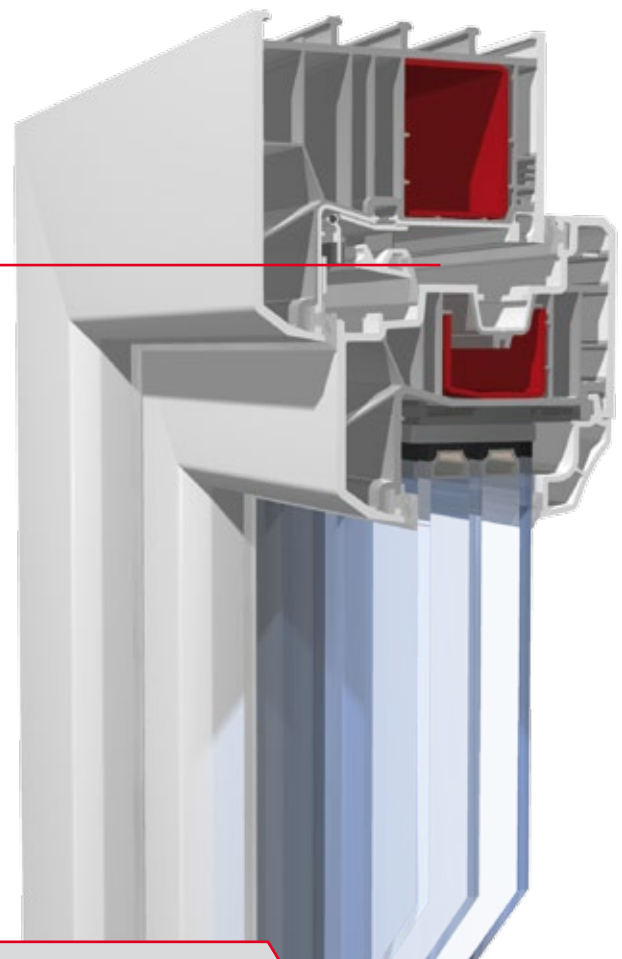

# ClimaMatic® – The system for a permanent feel good climate

When the wind dies down – the flap opens

When the wind picks up – the flap closes

The new, self regulating window ventilation system ClimaMatic has been designed for the modern 88 mm system from KBE. Concealed in the outer frame and therefore virtually invisible, it has been developed specifically for the central seal variant and presents a convincing range of performance characteristics.

ClimaMatic balances the wind pressure automatically for a permanent feel good climate. The risk of mould is reduced to a minimum, indoor humidity is now a thing of the past, and on top it complies with the DIN and EU standards as well. Requirements for tightness against driving rain and passage of air. In this respect a perfectly engineered and intelligent ventilation solution for a balanced indoor climate.

- **Self regulating ventilation system**  
for the KBE System\_88mm in conjunction with the central seal
- **Regulates indoor humidity**  
reduces the risk of harmful mould
- **Wind pressure adjustments**  
are regulated automatically by the ClimaMatic
- **Tightness against driving rain and passage of air**  
in accordance with the DIN and EU standards
- **Concealed in the frame**  
so scarcely visible from the inside and outside